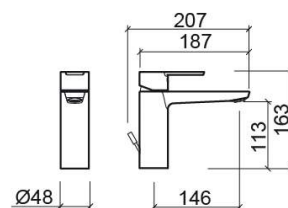

Master 40 long spout basin mixer with waste - Chrome

Ref. 525730011

EAN Code. 5604815612790

Technical Information

Length: 207 mm

Width: 48 mm

Height: 163 mm

Weight: 1.93 kg

Collection: Master 40

Product type: Taps

Style: Contemporary

Material: Brass; ZAMAK

Installation type: Basin shelf

Features

- Flow rate at 3 Bar - 5L/min
- Fixing kit included
- Hot & cold flexible connectors included
- Flow restrictor included
- Single lever mixer
- Automatic outlet valve included