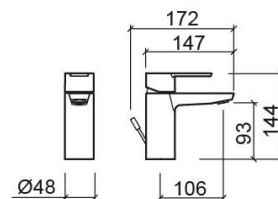

Master 40 basin mixer with waste - Chrome

Ref. 525030011

EAN Code. 5604815612714

Technical Information

Length: 172 mm

Width: 48 mm

Height: 144 mm

Weight: 1.88 kg

Collection: [Master 40](#)

Product type: Taps

Style: Contemporary

Material: Brass; ZAMAK

Installation type: Basin shelf

Features

- Flow rate at 3 Bar - 5L/min
- Fixing kit included
- Hot & cold flexible connectors included
- Flow restrictor included
- Single lever mixer
- Automatic outlet valve included