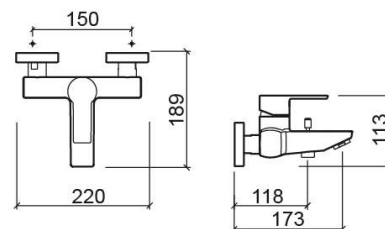

Master 40 bath mixer - Chrome

Ref. 525080111C

EAN Code. 5604815612851

Technical Information

Length: 189 mm

Width: 220 mm

Height: 113 mm

Weight: 1.96 kg

Collection: [Master 40](#)

Product type: Taps

Style: Contemporary

Material: Brass; ZAMAK

Installation type: Wall mounted

Features

- Flow rate at 3 Bar - 21.7L/min (spout) - 8L/min (if the limiter is applied in the hand shower)
- Flow rate at 3 Bar - 8L/min
- Flow restrictor included
- Single lever mixer