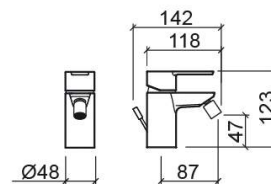

Master 40 bidet mixer with waste - Chrome

Ref. 525040011

EAN Code. 5604815612745

Technical Information

Length: 142 mm

Width: 48 mm

Height: 123 mm

Weight: 1.68 kg

Collection: [Master 40](#)

Product type: Taps

Style: Contemporary

Material: Brass; ZAMAK

Installation type: Bidet

Features

- Flow rate at 3 Bar - 5L/min
- Fixing kit included
- Hot & cold flexible connectors included
- Flow restrictor included
- Single lever mixer
- Automatic outlet valve included