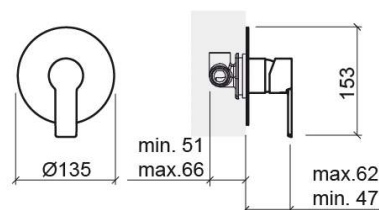

Master 40 concealed 3-way round shower valve - Chrome

Ref. 525170111C

EAN Code. 5604815615517

Technical Information

Length: 62 mm

Width: 135 mm

Height: 153 mm

Weight: 1.03 kg

Collection: Master 40

Product type: Taps

Style: Contemporary

Material: Brass; ZAMAK

Installation type: Concealed

Features

- Flow rate at 3 Bar - 27.5L/min
- Single lever mixer
- Shower solution for 1 water outlet (3-way)