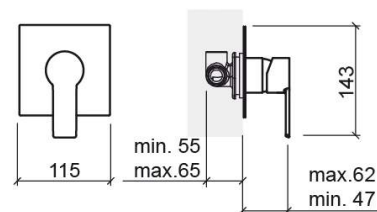

Master 40 concealed 3-way square shower valve - Chrome

Ref. 525710111C

EAN Code. 5604815615500

Technical Information

Length: 62 mm

Width: 115 mm

Height: 143 mm

Weight: 1.01 kg

Collection: Master 40

Product type: Taps

Style: Contemporary

Material: Brass; ZAMAK

Installation type: Concealed

Features

- Flow rate at 3 Bar - 27.5L/min
- Single lever mixer
- Shower solution for 1 water outlet (3-way)