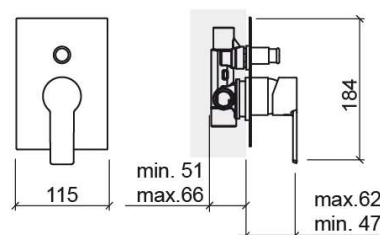

# Master 40 concealed 4-way rectangular shower valve - Chrome

Ref. 525780111C

EAN Code. 5604815615531

## Technical Information

Length: 62 mm

Width: 115 mm

Height: 184 mm

Weight: 1.50 kg

Collection: Master 40

Product type: Taps

Style: Contemporary