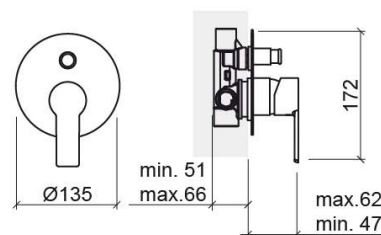

Master 40 concealed 4-way round shower valve - Chrome

Ref. 525180111C

EAN Code. 5604815615524

Technical Information

Length: 62 mm

Width: 135 mm

Height: 172 mm

Weight: 1.42 kg

Collection: Master 40

Product type: Taps

Style: Contemporary

Material: Brass; ZAMAK

Installation type: Concealed

Features

- Single lever mixer
- Shower solution for 2 water outlets (4-way)
- Flow rate at 3 Bar - 19.5/25.5L/min