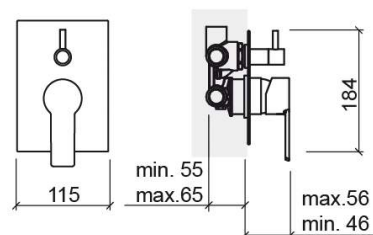

Master 40 concealed 5-way rectangular shower valve - Chrome

Ref. 525760111C

EAN Code. 5604815615555

Technical Information

Length: 56 mm

Width: 115 mm

Height: 184 mm

Weight: 1.55 kg

Collection: Master 40

Product type: Taps

Style: Contemporary

Material: Brass; ZAMAK

Installation type: Concealed

Features

- Single lever mixer
- Shower solution for 3 water outlets (5-way)

Downloads