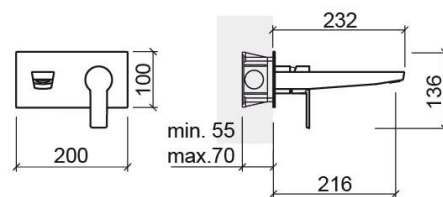

Master 40 concealed basin mixer - Chrome

Ref. 525230111

EAN Code. 5604815615494

Technical Information

Length: 232 mm

Width: 200 mm

Height: 136 mm

Weight: 2.65 kg

Collection: Master 40

Product type: Taps

Style: Contemporary

Material: Brass; ZAMAK

Installation type: Concealed

Features

- Flow rate at 3 Bar - 5L/min
- Hot & cold flexible connectors included
- Flow restrictor included
- Single lever mixer
- Waste not included
- Installation box included