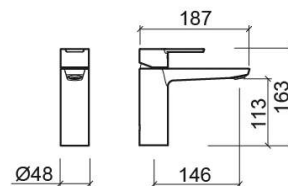

## Technical Information

Length: 187 mm

Width: 48 mm

Height: 163 mm

Weight: 1.52 kg

Collection: [Master 40](#)

Product type: Taps

Style: Contemporary