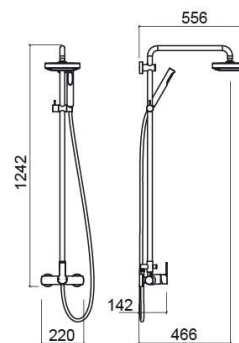

## Technical Information

Length: 556 mm

Width: 220 mm

Height: 1242 mm

Weight: 5.71 kg

Collection: [Master 40](#)

Product type: Kits, rails and hand showers

Style: Contemporary

Product Format: Round

Material: ABS; Brass

Installation type: Wall mounted

## Features

- With EcoSpot system
- With height-adjustable, swivel wall bracket
- Contents of the kit - Master 40 mixer, Duo hand shower, Face shower head and 1.50m shower hose
- Fixing kit included
- Flow rate at 3 Bar - 11/12L/min