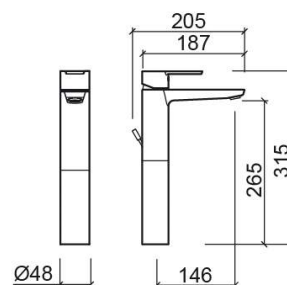

## Master 40 tall basin mixer with waste - Chrome

Ref. 525430011

EAN Code. 5604815613667

## Technical Information

Length: 205 mm

Width: 48 mm

Height: 315 mm

Weight: 2.52 kg

Collection: [Master 40](#)

Product type: Taps

Style: Contemporary