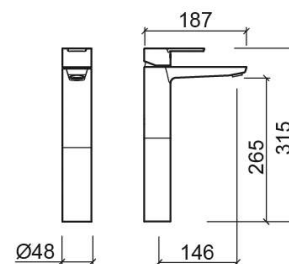

Master 40 tall basin mixer - Chrome

Ref. 525430111

EAN Code. 5604815612776

Technical Information

Length: 187 mm

Width: 48 mm

Height: 315 mm

Weight: 1.45 kg

Collection: [Master 40](#)

Product type: Taps

Style: Contemporary

Material: Brass; ZAMAK

Installation type: Basin shelf

Features

- Flow rate at 3 Bar - 5L/min
- Fixing kit included
- Hot & cold flexible connectors included
- Flow restrictor included
- Single lever mixer
- Waste not included

[Long Basin Taps \(PDF\)](#) ,

Technical Drawings

[5254301 DT \(PDF\)](#) ,