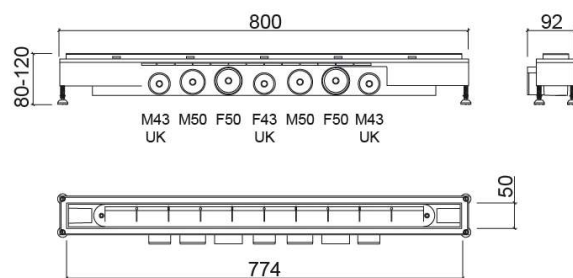

### Description

Metric 90cm shower channel

### Technical Information

Length: 800 mm

Width: 92 mm

Height: 80 mm

Weight: 1.96 kg

Collection: [Metric](#)

Product type: Shower trays

Style: Contemporary

## Variations

---

Brushed stainless steel

700x92x80 mm

Ref. 4907011

EAN Code. 5604815912067

Weight: 1.76 kg

Brushed stainless steel

900x92x80 mm

Ref. 4909011

EAN Code. 5604815912081

Weight: 2.06 kg