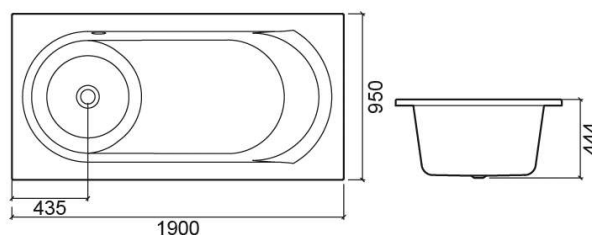

Millennium bath with TOP whirlpool system left - White and Chrome

Ref. 8442021100 EAN Code. 5604815421088

Technical Information

Length: 1900 mm
Width: 950 mm
Height: 444 mm
Weight: 59.60 kg

Collection: Millennium
Product type: Baths
Style: Contemporary
Product Format: Rectangular
Material: Acrylic
Installation type: Standard