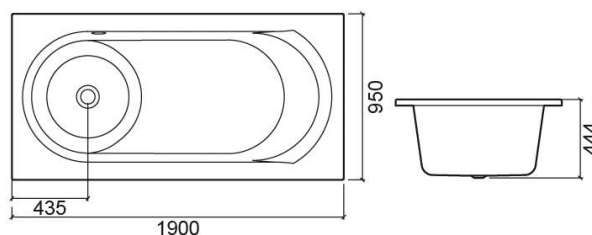

Millennium bath with TOP whirlpool system left - White and Chrome

Ref. 8442021100

EAN Code. 5604815421088

Technical Information

Length: 1900 mm

Width: 950 mm

Height: 444 mm

Weight: 59.60 kg

Collection: [Millennium](#)

Product type: Baths

Style: Contemporary

Product Format: Rectangular

Material: Acrylic

Installation type: Standard

Features

- With TOP whirlpool system
- Pump position - left
- Waste included