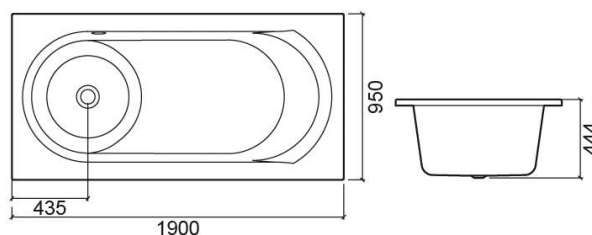

## Technical Information

Length: 1900 mm

Width: 950 mm

Height: 444 mm

Weight: 59.60 kg

Collection: Millennium

Product type: Baths

Style: Contemporary

Product Format: Rectangular

Material: Acrylic

Installation type: Standard