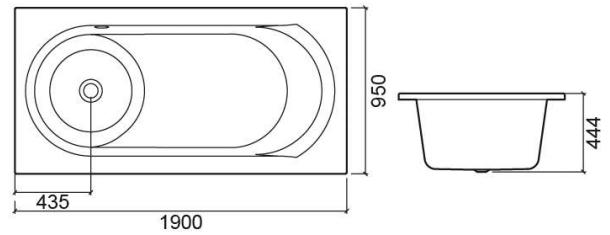

## Technical Information

Length: 1900 mm

Width: 950 mm

Height: 444 mm

Weight: 32.90 kg

Collection: [Millennium](#)

Product type: Baths

Style: Contemporary

Product Format: Rectangular

Material: Acrylic

Installation type: Standard