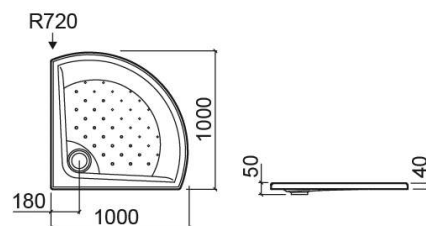

Millennium quadrant shower tray - White

Discontinued

Ref. 8000900000

EAN Code. 5604815401233

Description

Millennium 90x90cm shower tray

Discontinued product - available until permanent stock rupture.

Features

- Textured bottom
- Ø90mm waste with built-in trap not included
- Low profile tray

Technical Information

Length: 1000 mm

Width: 1000 mm

Height: 40 mm

Weight: 14.9 kg

Collection: [Millennium](#)

Product type: Shower trays

Style: Traditional

Product Format: Angular

Material: Acrylic

Installation type: Countertop

Variations

White (Discontinued)

900x900x40 mm

Ref. 8000800000

900x900x40 mm

Ref. 8000800005

EAN Code. 5604815401219

Weight: 14.3 kg

Downloads

Cleaning Manuals

[Cleaning Manual \(PDF\)](#) ,

2D & 3D Files