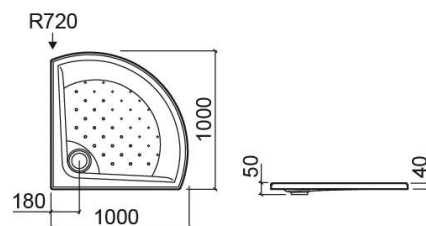

Millennium quadrant shower tray - White

Discontinued

Ref. 8000900000

EAN Code. 5604815401233

Description

Millennium 90x90cm shower tray

Discontinued product - available until permanent stock rupture.

Technical Information

Length: 1000 mm

Width: 1000 mm

Height: 40 mm

Weight: 14.9 kg

Collection: [Millennium](#)

Product type: Shower trays

Style: Traditional

Product Format: Angular

Material: Acrylic

Installation type: Countertop

Features

- Textured bottom
- Ø90mm waste with built-in trap not included
- Low profile tray

Variations

White (Discontinued)

900x900x40 mm

Ref. 8000800000

900x900x40 mm

Ref. 8000800005

EAN Code. 5604815401219

Weight: 14.3 kg

Downloads

Cleaning Manuals

[Cleaning Manual \(PDF\)](#) ,

2D & 3D Files