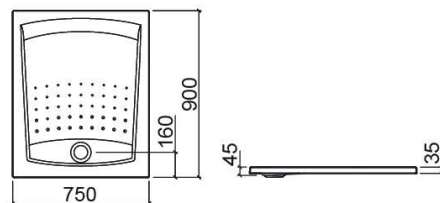

## Description

Millennium 110x90cm shower tray

Discontinued product - available until permanent stock rupture.

## Features

- Textured bottom
- Ø90mm waste with built-in trap not included
- Low profile tray

## Technical Information

Length: 900 mm

Width: 750 mm

Height: 35 mm

Weight: 13.2 kg

Collection: [Millennium](#)

Product type: Shower trays

Style: Traditional

Product Format: Rectangular

Material: Acrylic

Installation type: Countertop

Variations

---

White (Discontinued)

1100x900x40 mm

Ref. 8001100000