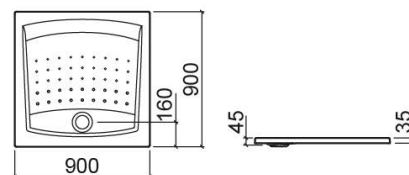

Millennium square shower tray - White

Discontinued

Ref. 8000700000

EAN Code. 5604815401172

Description

Millennium 90x90cm shower tray

Discontinued product - available until permanent stock rupture.

Technical Information

Length: 900 mm

Width: 900 mm

Height: 35 mm

Weight: 15.90 kg

Collection: [Millennium](#)

Product type: Shower trays

Style: Traditional

Product Format: Square

Material: Acrylic

Installation type: Countertop

Features

- Textured bottom
- Ø90mm waste with built-in trap not included
- Low profile tray

Downloads

Cleaning Manuals

[Cleaning Manual \(PDF\)](#) ,

2D & 3D Files