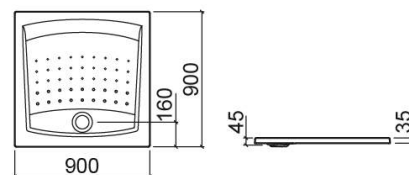

## Description

Millennium 90x90cm shower tray

Discontinued product - available until permanent stock rupture.

## Technical Information

Length: 900 mm

Width: 900 mm

Height: 35 mm

Weight: 15.90 kg

Collection: [Millennium](#)

Product type: Shower trays

Style: Traditional