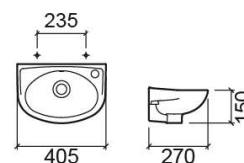

Mira basin - White

Ref. 108310004

EAN Code. 5604815078138

Description

Discontinued product - available until permanent stock rupture.

Technical Information

Length: 405 mm

Width: 270 mm

Height: 150 mm

Weight: 6.10 kg

Collection: [Mira](#)

Product type: Basins

Style: Traditional

Product Format: Semi-circular

Material: Ceramic

Installation type: Wall hung

Features

- With tap hole
- With overflow
- Fixing kit not included
- Without embellishing ring

Variations

Pergamon (Discontinued)

405x270x150 mm

Ref. 108310054

EAN Code. 5604815078237

Weight: 6.10 kg