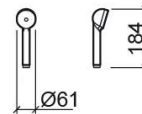

## Technical Information

Length: 184 mm

Width: 61 mm

Height: 50 mm

Weight: 0.10 kg

Collection: [Mixa](#)

Product type: Kits, rails and hand showers

Style: Traditional