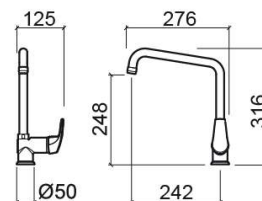

Mixa kitchen mixer - Chrome

Ref. 520300111

EAN Code. 5604815604771

Technical Information

Length: 276 mm

Width: 125 mm

Height: 316 mm

Weight: 1.66 kg

Collection: [Mixa](#)

Product type: Kitchen taps

Material: Brass

Features

- Flow rate at 3 Bar - 16.5 L/min
- With swivel spout
- Fixing kit included
- Kitchen tap hole Ø35mm

Downloads

Cleaning Manuals

[Cleaning Manual \(PDF\)](#) ,