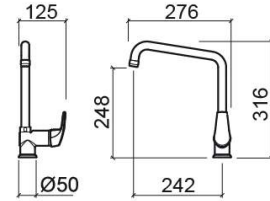

Mixa kitchen mixer - Chrome

Ref. 520300111

EAN Code. 5604815604771

Technical Information

Length: 276 mm

Width: 125 mm

Height: 316 mm

Weight: 1.66 kg

Collection: [Mixa](#)

Product type: Kitchen taps

Material: Brass

Features

- Flow rate at 3 Bar - 16.5 L/min
- With swivel spout
- Fixing kit included
- Kitchen tap hole Ø35mm

Downloads

Cleaning Manuals

[Cleaning Manual \(PDF\)](#) ,