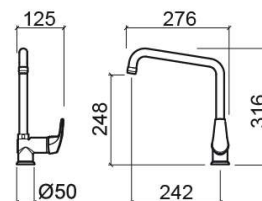

## Technical Information

Length: 276 mm

Width: 125 mm

Height: 316 mm

Weight: 1.66 kg

Collection: [Mixa](#)

Product type: Kitchen taps

Material: Brass

## Features

- Flow rate at 3 Bar - 16.5 L/min
- With swivel spout
- Fixing kit included
- Kitchen tap hole Ø35mm