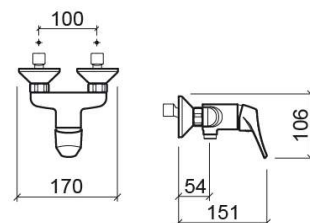

Mixa mini shower valve - Chrome

Ref. 520700111

EAN Code. 5604815610024

Description

Discontinued product - available until permanent stock rupture.

Features

- With shower hose connection
- Single lever mixer

Technical Information

Length: 151 mm

Width: 170 mm

Height: 106 mm

Weight: 1.15 kg

Collection: [Mixa](#)

Product type: Taps

Style: Contemporary

Material: Brass

Installation type: Wall mounted