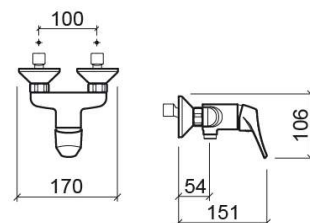

Mixa mini shower valve - Chrome

Ref. 520700111

EAN Code. 5604815610024

Description

Discontinued product - available until permanent stock rupture.

Features

- With shower hose connection
- Single lever mixer

Technical Information

Length: 151 mm

Width: 170 mm

Height: 106 mm

Weight: 1.15 kg

Collection: [Mixa](#)

Product type: Taps

Style: Contemporary