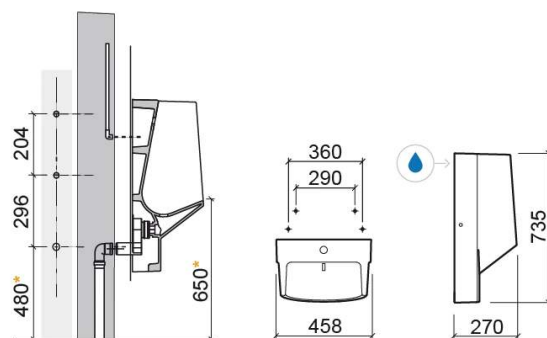

Modo back water inlet urinal - White

Discontinued

Ref. 108530004

EAN Code. 5604815120431

Description

Discontinued product - available until permanent stock rupture.

Features

- Spreader, trap and fixing kit included
- Back water inlet

Technical Information

Length: 458 mm

Width: 270 mm

Height: 735 mm

Weight: 29.00 kg

Collection: Modo

Product type: Urinals

Style: Contemporary

[108530 \(PDF\)](#) ,

Technical Drawings

[108530 DT \(PDF\)](#) ,

Quality, Environment and OSH

[Declaration of Performance - Wall-hung Urinals \(PDF\)](#) ,