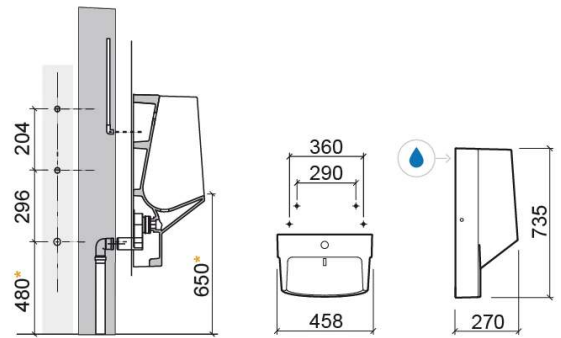

Modo back water inlet urinal - White

Discontinued

Ref. 108530004

EAN Code. 5604815120431

Description

Discontinued product - available until permanent stock rupture.

Features

- Spreader, trap and fixing kit included
- Back water inlet

Technical Information

Length: 458 mm
Width: 270 mm
Height: 735 mm
Weight: 29.00 kg

Collection: [Modo](#)

Product type: Urinals

Style: Contemporary

Material: Ceramic

Installation type: Wall mounted

Downloads