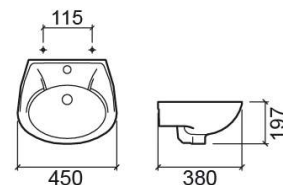

Mondego basin - White

Ref. 108340004

EAN Code. 5604815103540

Description

Discontinued product - available until permanent stock rupture.

Technical Information

Length: 405 mm

Width: 380 mm

Height: 197 mm

Weight: 9.50 kg

Collection: Mondego

Product type: Basins

Style: Traditional

Product Format: Semi-circular

Material: Ceramic

Installation type: Wall hung

Features

- With tap hole
- With overflow
- Fixing kit not included
- Without embellishing ring

Variations

Pergamon (Discontinued)

405x380x197 mm

Ref. 108340054

EAN Code. 5604815080094

Weight: 9.50 kg