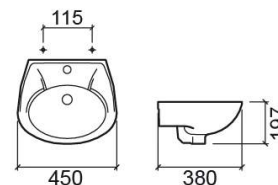

Mondego basin - White

Ref. 108340004

EAN Code. 5604815103540

Description

Discontinued product - available until permanent stock rupture.

Technical Information

Length: 405 mm

Width: 380 mm

Height: 197 mm

Weight: 9.50 kg

Collection: Mondego

Product type: Basins

Style: Traditional

Product Format: Semi-circular

Material: Ceramic

Installation type: Wall hung

Features

- With tap hole
- With overflow
- Fixing kit not included
- Without embellishing ring

Variations

Pergamon (Discontinued)

405x380x197 mm

Ref. 108340054

EAN Code. 5604815080094

Weight: 9.50 kg