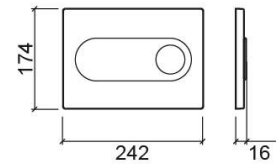

Moon flush plate - White and Chrome

Ref. 4003310

EAN Code. 5604815904727

Technical Information

Length: 242 mm

Width: 16 mm

Height: 174 mm

Weight: 0.67 kg

Variations

Zebrano and Chrome

242x16x174 mm

Ref. 4003389

EAN Code. 5604815904741

Weight: 0.67 kg

Green glass and Chrome

242x16x174 mm

Ref. 4003318

EAN Code. 5604815904734

Weight: 0.67 kg

Downloads

Cleaning Manuals

Cleaning Manual (PDF) ,

Assembly Instructions

Placas de Descarga Moon / Square (PDF) ,