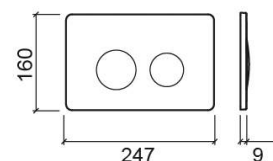

Moove flush plate - White and Chrome

Ref. 4103310

EAN Code. 5604815915921

Technical Information

Length: 247 mm

Width: 9 mm

Height: 160 mm

Weight: 0.46 kg

Variations

Chrome

247x9x160 mm

Ref. 4103311

EAN Code. 5604815909913

Weight: 0.46 kg

Matte Black and Chrome

247x9x160 mm

Ref. 4103316

EAN Code. 5604815915938

Weight: 0.46 kg

Matte Black and Gold

247x9x160 mm

Ref. 4103337

EAN Code. 5604815915952

Weight: 0.46 kg

Matte black

247x9x160 mm

Ref. 4103326

EAN Code. 5604815915914

Weight: 0.46 kg

White and Gold

247x9x160 mm

Ref. 41033B2