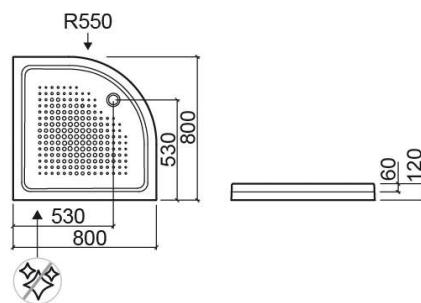

Moraira quadrant shower tray with rim - White

Discontinued

Ref. 107221004

EAN Code. 5604815108682

Description

Moraira 90x90cm corner shower tray
Discontinued product - available until permanent stock
rupture.

Features

- Textured bottom
- Ø60mm waste with built-in trap not included

Technical Information

Length: 800 mm
Width: 800 mm
Height: 120 mm
Weight: 32 kg

Collection: [Moraira](#)

Product type: Shower trays

Style: Traditional

Product Format: Angular

Material: Ceramic

Installation type: Countertop

Variations

White (Discontinued)

900x900x120 mm

Ref. 107231004

EAN Code. 5604815108705

Weight: 39.5 kg

Downloads

Cleaning Manuals

Cleaning Manual (PDF) ,

2D & 3D Files

107221 CAD 2D (ZIP) , 107231 CAD 2D (ZIP) , 107221 CAD 3D (ZIP) , 107231 CAD 3D (ZIP) ,

Assembly Instructions

Shower Trays (PDF) ,