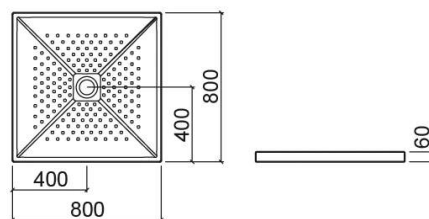

Moraira square shower tray with central waste - White

Discontinued

Ref. 107245004

EAN Code. 5604815108729

Description

Moraira 80x80cm shower tray

Discontinued product - available until permanent stock rupture.

Features

- Textured bottom
- Ø90mm waste with built-in trap not included

Technical Information

Length: 800 mm

Width: 800 mm

Height: 60 mm

Weight: 30.60 kg

Collection: [Moraira](#)

Product type: Shower trays

Style: Traditional

Product Format: Square

Material: Ceramic

Installation type: Concealed

Variations

White (Discontinued)

900x900x60 mm