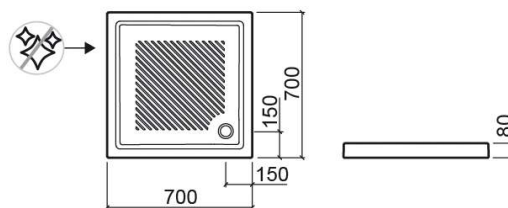

Moraira square shower tray with corner waste - White

Ref. 107150004

EAN Code. 5604815108507

Description

Moraira 80x80cm shower tray

Discontinued product - available until permanent stock rupture.

Features

- Textured bottom
- Ø60mm waste with built-in trap not included

Technical Information

Length: 700 mm

Width: 700 mm

Height: 80 mm

Weight: 27 kg

Collection: [Moraira](#)

Product type: Shower trays

Style: Traditional

Product Format: Square

Material: Ceramic

Installation type: Countertop

Variations

White
750x750x80 mm
Ref. 107160004
EAN Code. 5604815108521
Weight: 30 kg

White
800x800x80 mm
Ref. 107170004
EAN Code. 5604815108569
Weight: 32 kg

Pergamon (Discontinued)
800x800x80 mm
Ref. 107170054
EAN Code. 5604815108576
Weight: 32 kg

Downloads

Cleaning Manuals

Cleaning Manual (PDF) ,

2D & 3D Files

107150 CAD 2D (ZIP) , 107160 CAD 2D (ZIP) , 107170 CAD 2D (ZIP) , 107150 CAD 3D (ZIP) , 107160 CAD 3D (ZIP) , 107170 CAD 3D (ZIP) ,