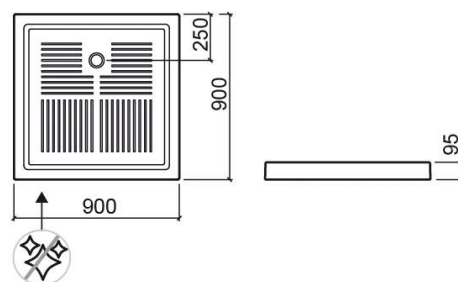

Moraira square shower tray - White

Ref. 107250004

EAN Code. 5604815105148

Description

Moraira 90x90cm shower tray

Discontinued product - available until permanent stock rupture.

Features

- Textured bottom
- Ø60mm waste with built-in trap not included

Technical Information

Length: 900 mm

Width: 900 mm

Height: 95 mm

Weight: 42 kg

Collection: [Moraira](#)

Product type: Shower trays

Style: Traditional

Product Format: Square

Material: Ceramic

Installation type: Countertop

Variations

Pergamon (Discontinued)

900x900x95 mm

Ref. 107250054

EAN Code. 5604815108743