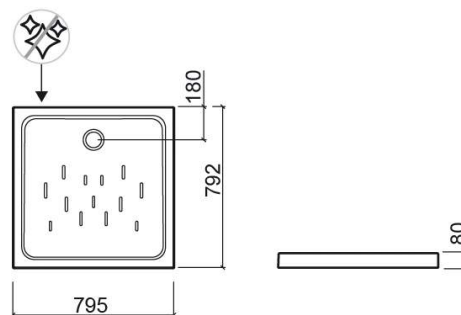

Moraira Plus square shower tray - White

Ref. 107790004

EAN Code. 5604815329773

Description

Moraira Plus 90x90cm shower tray
Depth (waste area) ? 65mm

Features

- Textured bottom
- Ø90mm waste with built-in trap not included

Technical Information

Length: 800 mm
Width: 800 mm
Height: 80 mm
Weight: 31 kg

Collection: [Moraira Plus](#)

Product type: Shower trays

Style: Contemporary

Product Format: Square

Material: Ceramic

Installation type: Countertop

Variations

White

900x900x80 mm

Ref. 107800004

EAN Code. 5604815329766

Weight: 36 kg

Downloads

Cleaning Manuals