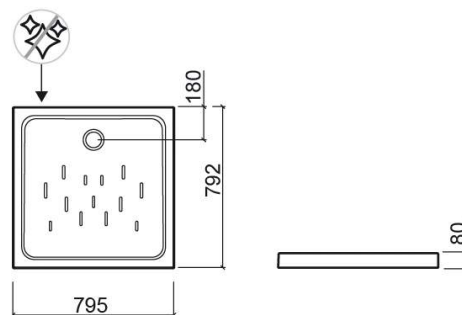

Moraira Plus square shower tray - White

Ref. 107790004

EAN Code. 5604815329773

Description

Moraira Plus 90x90cm shower tray
Depth (waste area) ? 65mm

Features

- Textured bottom
- Ø90mm waste with built-in trap not included

Technical Information

Length: 800 mm
Width: 800 mm
Height: 80 mm
Weight: 31 kg

Collection: [Moraira Plus](#)

Product type: Shower trays

Style: Contemporary

Product Format: Square

Material: Ceramic

Installation type: Countertop

Variations

White

900x900x80 mm

Ref. 107800004

EAN Code. 5604815329766

Weight: 36 kg

Downloads

Cleaning Manuals