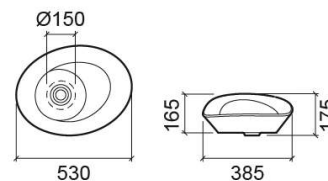

### Technical Information

Length: 530 mm

Width: 385 mm

Height: 175 mm

Weight: 7.8 kg

Collection: [Morfys](#)

Product type: Basins

Style: Contemporary

Product Format: Round

Material: Ceramic

Installation type: Countertop

## Variations

White  
530x385x175 mm

Ref. 108970004  
EAN Code. 5604815109399  
Weight: 7.8 kg

Black  
530x385x175 mm

Ref. 108970064  
EAN Code. 5604815117905  
Weight: 7.8 kg

Copper  
530x385x175 mm

Ref. 108970964  
EAN Code. 5604815117981  
Weight: 7.8 kg

Gold  
530x385x175 mm

Ref. 108970124  
EAN Code. 5604815329278  
Weight: 7.8 kg

Rainbow  
530x385x175 mm

Ref. 108970B54  
EAN Code. 5604815329261  
Weight: 7.8 kg

Green  
530x385x175 mm

Ref. 108970754  
EAN Code. 5604815118001  
Weight: 7.8 kg