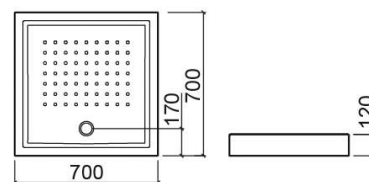

Mosaico shower tray with 12cm high profile - White

Ref. 8004300000

EAN Code. 5604815421286

Description

Mosaico 75x75x12cm shower tray
Depth (waste area) ? 92mm

Features

- Textured bottom
- Ø60mm waste with built-in trap not included

Technical Information

Length: 700 mm
Width: 700 mm
Height: 120 mm
Weight: 11 kg

Collection: Mosaico

Product type: Shower trays

Style: Traditional

Product Format: Square

Material: Acrylic

Installation type: Countertop

Variations

White

750x750x120 mm

Ref. 8004500000

EAN Code. 5604815421309

Weight: 11.4 kg

Downloads

Cleaning Manuals