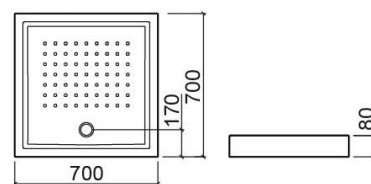

Mosaico shower tray with 8cm high profile - White

Ref. 8002300000

EAN Code. 5604815421170

Description

Mosaico 75x75x8cm shower tray

Depth (waste area) ? 52mm

Features

- Textured bottom
- Ø90mm waste with built-in trap not included

Technical Information

Length: 700 mm

Width: 700 mm

Height: 80 mm

Weight: 10.7 kg

Collection: Mosaico

Product type: Shower trays

Style: Traditional

Product Format: Square

Material: Acrylic

Installation type: Countertop

Variations

White

750x750x80 mm

Ref. 8002600000

EAN Code. 5604815421200