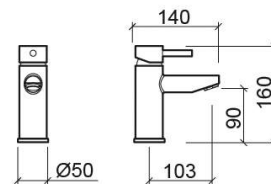

New Ícone basin mixer - Chrome

Ref. 526030111

EAN Code. 5604815612899

Technical Information

Length: 140 mm

Width: 50 mm

Height: 160 mm

Weight: 1.09 kg

Collection: [New Ícone](#)

Product type: Taps

Style: Contemporary

Material: Brass

Installation type: Basin shelf

Features

- Flow rate at 3 Bar - 16.8L/min
- Fixing kit included
- Hot & cold flexible connectors included
- Single lever mixer
- Waste not included

Variations

Matte black

140x50x160 mm

Ref. 526030126

EAN Code. 5604815616293

Weight: 1.09 kg

Downloads

Cleaning Manuals