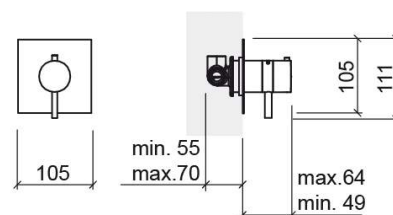

New Ícone concealed 3-way square thermostatic shower valve - Chrome

Ref. 526870111C

EAN Code. 5604815613285

Technical Information

Length: 64 mm

Width: 105 mm

Height: 111 mm

Weight: 1.09 kg

Collection: [New Ícone](#)

Product type: Taps

Style: Contemporary

Material: Brass

Installation type: Concealed

Features

- Flow rate at 3 Bar - 25L/min
- Thermostatic mixer
- Shower solution for 1 water outlet (3-way)