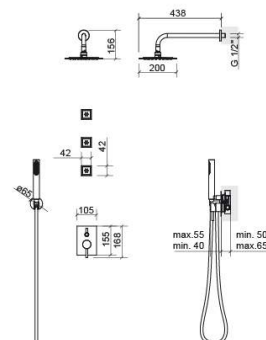

New Ícone concealed 5-way rectangular shower kit - Chrome

Ref. 526960511

EAN Code. 5604815613858

Technical Information

Weight: 4.46 kg

Collection: [New Ícone](#)

Product type: Kits, rails and hand showers

Style: Contemporary

Product Format: Rectangular

Material: ABS; Stainless steel; Brass

Installation type: Wall-recessed

Features

- Contents of the kit - New Ícone 5-way mixer, 3 jets, Duo hand shower, Plan shower head, 1.70m shower hose and wall bracket with water outlet