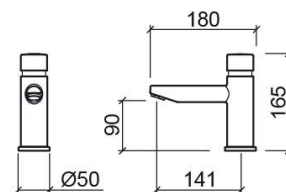

New Ícone timed flow long spout basin tap - Chrome

Ref. 526634111

EAN Code. 5604815613964

Technical Information

Length: 180 mm

Width: 50 mm

Height: 165 mm

Weight: 1.34 kg

Collection: [New Ícone](#)

Product type: Taps

Style: Contemporary

Material: Brass

Installation type: Basin shelf

Features

- Flow rate adjustable at 3 Bar - 4-13L/min
- Flexible connector included
- Fixing kit included
- Run time - 10s
- Timed flow tap
- Waste not included