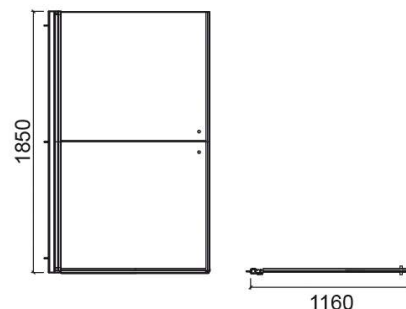

## Description

New WcCare 90cm shower door

## Technical Information

Length: 1160 mm

Width: 34 mm

Height: 1850 mm

Weight: 32 kg

Collection: [New WcCare](#)

Product type: Shower enclosures, Reduced mobility

Style: Contemporary

Product Format: Rectangular

Material: Aluminium; 6mm tempered glass

Installation type: Wall mounted

## Features

- With magnetic closure
- Fixing kit included
- Reversible double door, fully opening (to the outside and inside)
- Silicone seals included

Variations

---

Transparent and Chrome

860x34x1850 mm

Ref. 8919200011