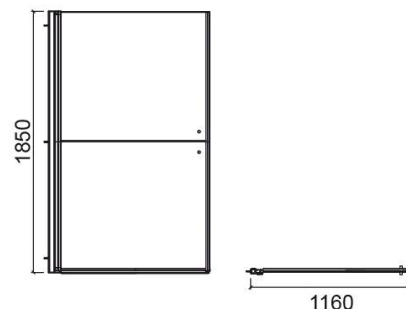

New WcCare shower door - Transparent and Chrome

Ref. 8919100011

EAN Code. 5604815436020

Description

New WcCare 90cm shower door

Technical Information

Length: 1160 mm

Width: 34 mm

Height: 1850 mm

Weight: 32 kg

Collection: [New WcCare](#)

Product type: Shower enclosures, Reduced mobility

Style: Contemporary

Product Format: Rectangular

Material: Aluminium; 6mm tempered glass

Installation type: Wall mounted

Features

- With magnetic closure
- Fixing kit included
- Reversible double door, fully opening (to the outside and inside)
- Silicone seals included

Variations

Transparent and Chrome

860x34x1850 mm

Ref. 8919200011