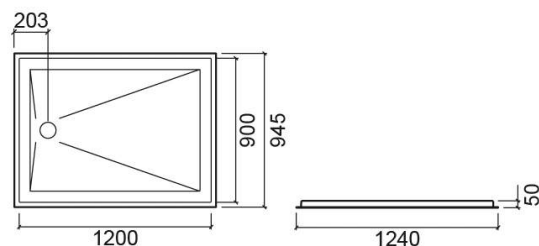

New WcCare shower tray - White

Ref. 8009000000

EAN Code. 5604815436068

Description

New WcCare 120x90cm shower tray

Discontinued product - available until permanent stock rupture.

Features

- Textured bottom
- Ø90mm waste with built-in trap not included

Technical Information

Length: 1240 mm

Width: 945 mm

Height: 50 mm

Weight: 22 kg

Collection: [New WcCare](#)

Product type: Shower trays, Reduced mobility

Style: Contemporary

Product Format: Rectangular

Material: Acrylic

Installation type: Concealed

Variations

Pergamon (Discontinued)

1240x945x50 mm

Ref. 8009000005

EAN Code. 5604815437782