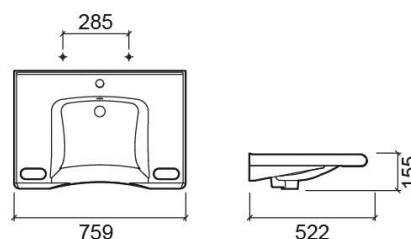

New WcCare wall hung basin with grips - White

Ref. 129330004

EAN Code. 5604815320787

Description

VAT at reduced rate (DL 163/2006 of 8 August 2006) ?
Accessibility Act.

Technical Information

Length: 759 mm
Width: 522 mm
Height: 155 mm
Weight: 19.80 kg

Collection: [New WcCare](#)

Product type: Basins, Reduced mobility

Material: Ceramic

Installation type: Wall hung

Features

- With overflow ring
- With tap hole
- With overflow
- Fixing kit included (for masonry walls)
- Compatible with pneumatic fixing