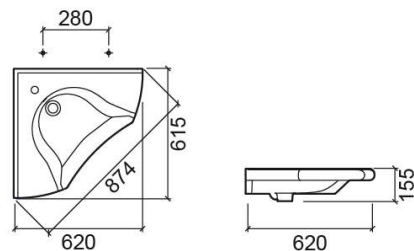

New WcCare wall hung corner basin - White

Ref. 129700004

EAN Code. 5604815314533

Description

VAT at reduced rate (DL 163/2006 of 8 August 2006) ?
Accessibility Act.

Technical Information

Length: 620 mm
Width: 620 mm
Height: 155 mm
Weight: 16.70 kg

Collection: [New WcCare](#)

Product type: Basins, Reduced mobility

Material: Ceramic

Installation type: Wall hung

Features

- With overflow ring
- With tap hole
- With overflow
- Fixing kit included

Downloads