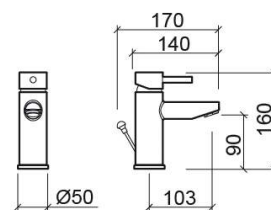

New Ícone basin mixer with Cold Open and waste - Chrome

Ref. 526100011

EAN Code. 5604815613384

Technical Information

Length: 170 mm

Width: 50 mm

Height: 160 mm

Weight: 1.42 kg

Collection: New Ícone

Product type: Taps

Style: Contemporary

Material: Brass

Installation type: Basin shelf

Features

- Flow rate at 3 Bar - 12L/min
- With ColdOpen system
- Fixing kit included
- Hot & cold flexible connectors included
- Single lever mixer
- Automatic outlet valve included