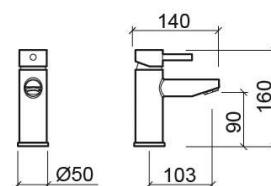

New Ícone basin mixer with Cold Open - Chrome

Ref. 526100111

EAN Code. 5604815613377

Technical Information

Length: 140 mm

Width: 50 mm

Height: 160 mm

Weight: 1.08 kg

Collection: New Ícone

Product type: Taps

Style: Contemporary

Material: Brass

Installation type: Basin shelf

Features

- Flow rate at 3 Bar - 12L/min
- With ColdOpen system
- Fixing kit included
- Hot & cold flexible connectors included
- Single lever mixer
- Waste not included